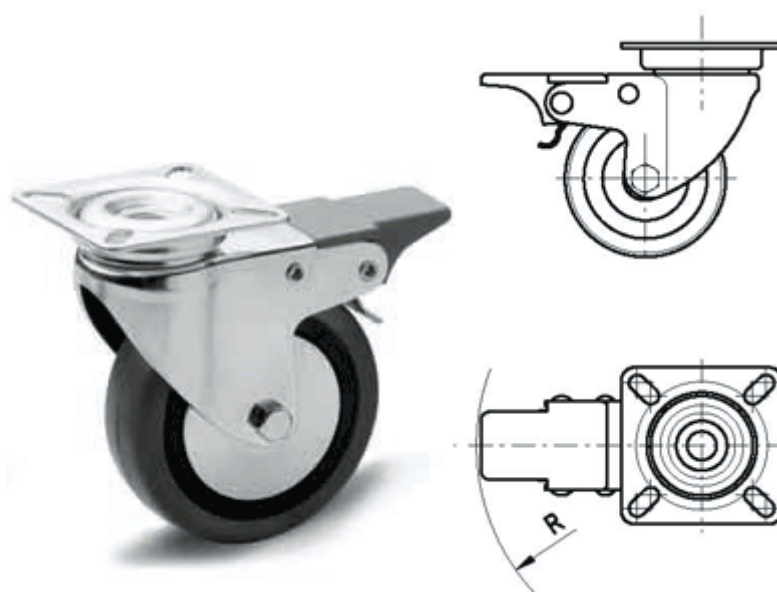

Article number: 2314452051

Description: E+G rubber wheel 452051
RE.C7-050-SBF Turning plate with brake

Measures

B	= 55	Dynamic load (N)	= 350	R	= 76
b1	= 38.5	g	= 240	s	= 6
b2	= 44	H	= 67	Type	= RE.C7-050-SBF
b3	= 24	L	= 55		
Code	= 452051	l1	= 38.5		
D	= 50	l2	= 44		
d	=	l3	= 20		
d1	=	p	=		